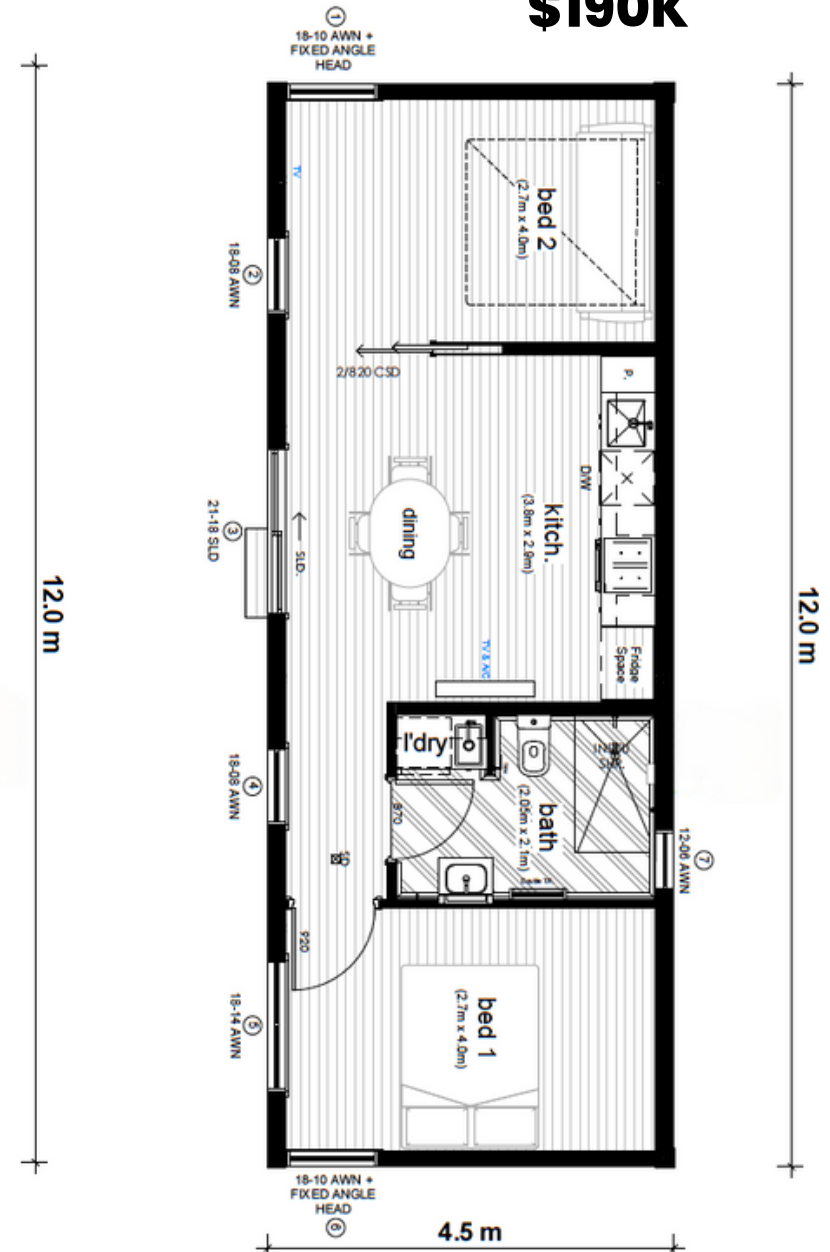

ambiance. Complete with contemporary flush skirting and square set window reveals.

Available in LIGHT or DARK colour palettes.

BARWON

SIZE: 54 m²

DIMENSIONS: 4.5m X 12m

ROOMS: 1 BED, 1 BATH, KITCHEN, DINING & EURO LAUNDRY.

\$185K

BELMONT

SIZE: 54 m²

DIMENSIONS: 4.5m X 12m

ROOMS: 2 BED, 1 BATH, KITCHEN, DINING & EURO LAUNDRY.

\$190K

BARWON + BELMONT STANDARD Specifications Light.

Brands, Suppliers + Partners