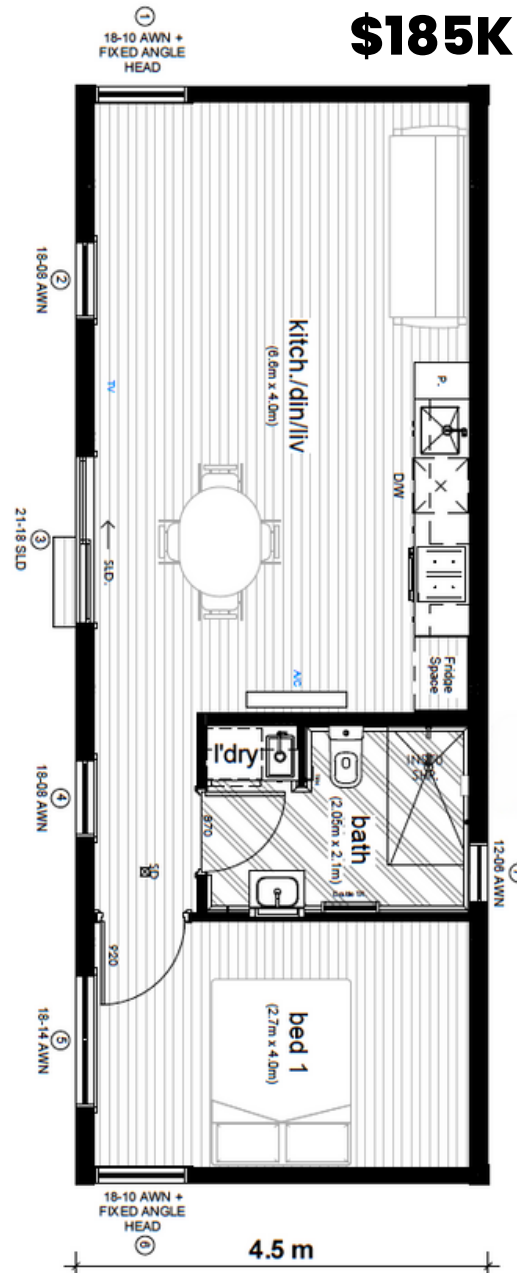

ambiance. Complete with contemporary flush skirting and square set window reveals.

Available in LIGHT or DARK colour palettes.

BARWON

SIZE: 54 m²

DIMENSIONS: 4.5m X 12m

ROOMS: 1 BED, 1 BATH, KITCHEN, DINING & EURO LAUNDRY.

\$185K

BELMONT

SIZE: 54 m²

DIMENSIONS: 4.5m X 12m

ROOMS: 2 BED, 1 BATH, KITCHEN, DINING & EURO LAUNDRY.

\$190K

BARWON + BELMONT STANDARD Specifications Light.

Brands, Suppliers + Partners