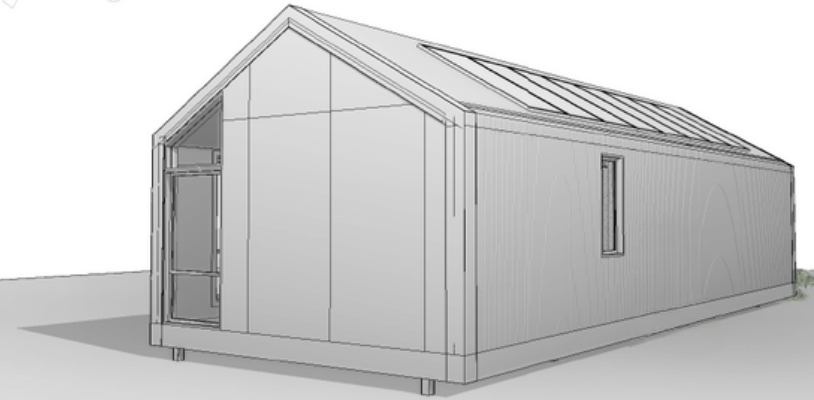

BARWON + BELMONT

STANDARD SPECIFICATIONS

BARWON + BELMONT

BARWON + BELMONT

DESIGN FEATURES.

BARWON + BELMONT Standard are sophisticated inside and out and are sure to impress.

Architecturally designed with gable facades by award winning innovators in the modular space.

ambiance. Complete with contemporary flush skirting and square set window reveals.

Available in LIGHT or DARK colour palettes.

BARWON

SIZE: 54 m²

DIMENSIONS: 4.5m X 12m

ROOMS: 1 BED, 1 BATH, KITCHEN, DINING & EURO LAUNDRY.